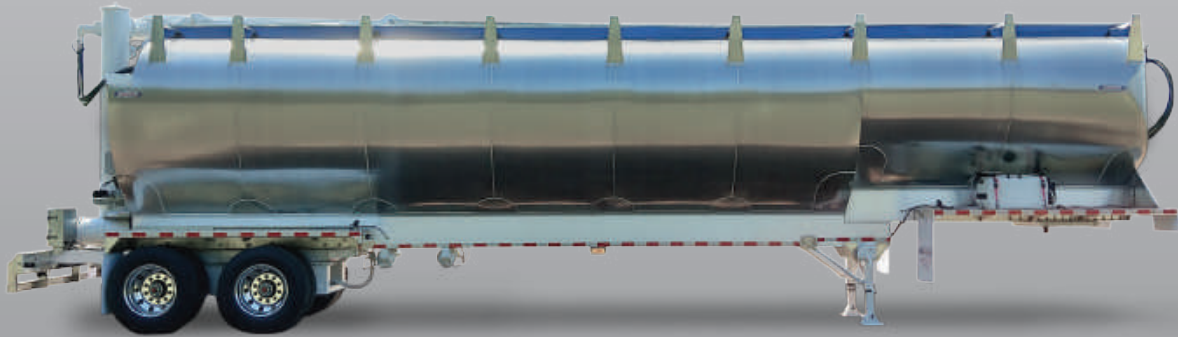

DROP DECK TRAILER

BULK HAUL

BUILT WITH YOU IN MIND

*Auger and Chain Bottom
delivery systems available*

- ✓ Lower center of gravity
- ✓ Rear mounted hydraulic controls
- ✓ Reduced maintenance
- ✓ Custom built at Ledwell
- ✓ Available Options:
 - High Volume Discharge
 - Electric Roll Tarp
 - Vacuum Reclaimer
 - Air operated compartment doors